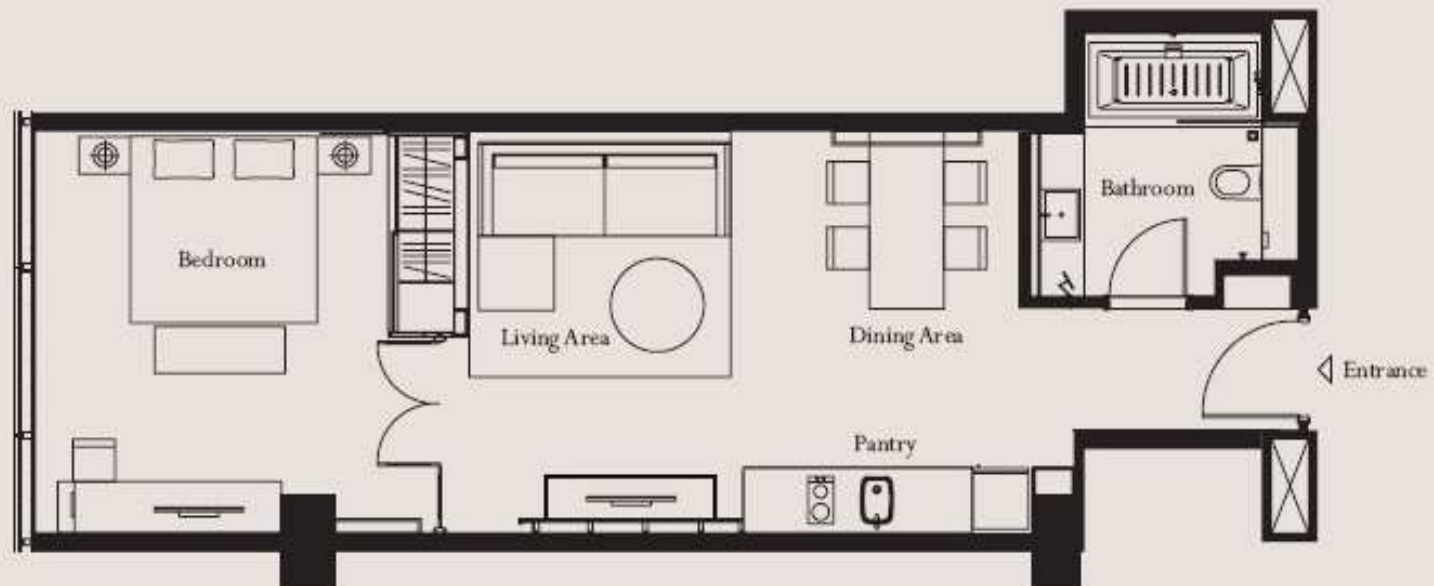

Floor Plans : Studio

STUDIO

(398 sq ft / 37 sq m)

BANGKOK

Floor Plans : 1 Bedroom Suite

1 BEDROOM SUITE
(656 sq ft / 61 sq m)

 PAN PACIFIC
SERVICED SUITES

BANGKOK

Floor Plans : 2 Bedroom Suite

2 BEDROOM SUITE
(1,269 sq ft / 118 sq m)

BANGKOK

Floor Plans : 3 Bedroom Suite

3 BEDROOM SUITE
(1,656 sq ft / 154 sq m)

BANGKOK